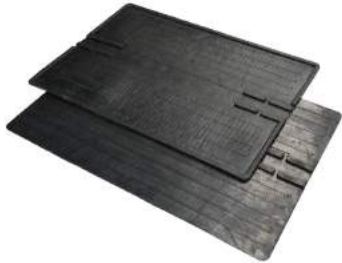

09

Manger Mat
料槽垫

10

Anti-slip Mat
有孔防滑垫

Item No. 型号:

KS108-1 700*1400*20mm

KS108-2 700*1600*20mm

Material 材质:

rubber 橡胶

SOW MAT

母猪垫

Product Construction & Features

- Open drainage holes design for the excretion of sows.
- Reduce crushing losses of piglet.
- Avoid lying too long in one position increasing the risk of shoulder ulcer formation.
- Reduce the inflammations and pain lower sow performance.

- 镂空设计方便排泄物排出。
- 可避免母猪因为长时间躺卧不改变姿势造成的肩部溃瘍。
- 减少母猪的起卧次数,降低小猪被压伤的风险。
- 减少因炎症和疼痛造成的母猪伤亡。

FARROWING PENS MAT

仔猪垫

Product Construction & Features

- Ensure optimum temperature conditions for piglets.
- Protruding tabs help the mats be fixed in place.
- Raised ribs provide additional traction for young pigs.
- With feed saver lip or not.