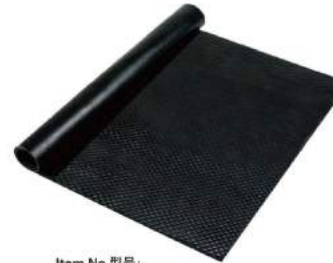

Item No. 型号:

KS106-1 1800*1200*6mm

KS106-2 4000*1100*6mm

Material 材质:

fiber rubber 纤维胶

WEAN TO FINISH MAT

保育/育肥垫

Product Construction & Features

- Featured by high tear strength thanks to its interwoven fibers.
- Hammered surface provide better additional traction.
- Flexible size design can meet different requirements.

- 纤维胶材质, 有较强的抗撕裂强度。
- 龟背纹防滑表面, 增强垫子的防滑效果。
- 可根据需求定制不同尺寸。