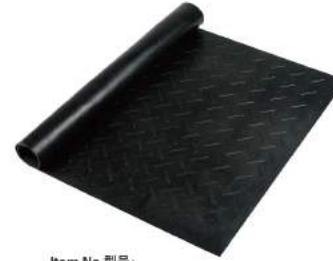

保育/育肥垫

Product Construction & Features

- Featured by high tear strength thanks to its interwoven fibers.
- Raised ribs provide additional traction and easy to clean.
- Open gap for effective drainage, keep the pigsty hygiene.
- Handle design for easy carrying.

- 纤维胶材质, 有较强的抗撕裂强度。
- 垫子表面的防滑沟槽能防止牲畜摔倒, 方便清洗。
- 边部的开口能有效的排除污物, 便于清洗, 保持猪舍卫生。
- 独特的把手设计, 方便产品搬运。

Item No. 型号:

KS101 1828*1219*12.7mm

Material 材质:

fiber rubber 纤维胶

www.kingrubber.com

Item No. 型号:

KS104 1800*1200*7mm

Material 材质:

fiber rubber 纤维胶

WEAN TO FINISH MAT

保育/育肥垫

Product Construction & Features

- Featured by high tear strength thanks to its interwoven fibers.
- I-shaped pattern provide better additional traction.
- Flexible size design can meet different requirements.